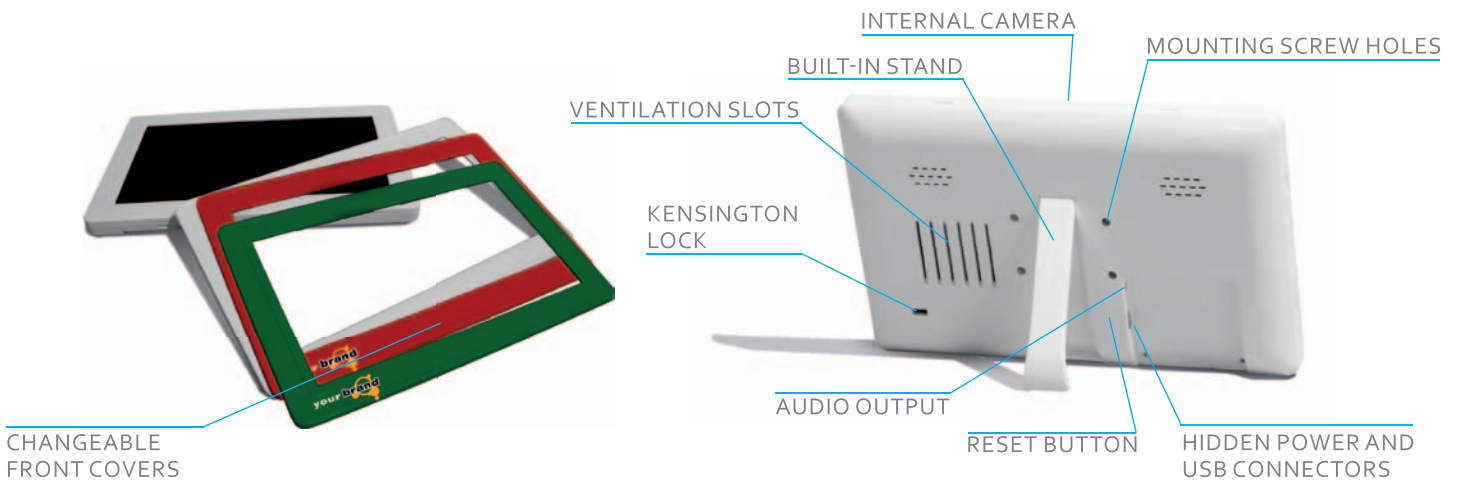

### TECH DATA

- Android™ 4.1
- Ag processor
- resolution: 800 x 480 px
- micro USB (hidden)
- object size (mm):  
185 x 117 x 15,4
- no button to play with
- 4 GB flash storage
- 512 MB DDR RAM
- wifi 802.11 b/n/g
- capacitive dualtouch screen

## INTERACTIVE MENU

On touch it displays the menu and the user can jump to a content.

## SLIDE MODE

The user can slide from one content to the other, similar to iOS photos.